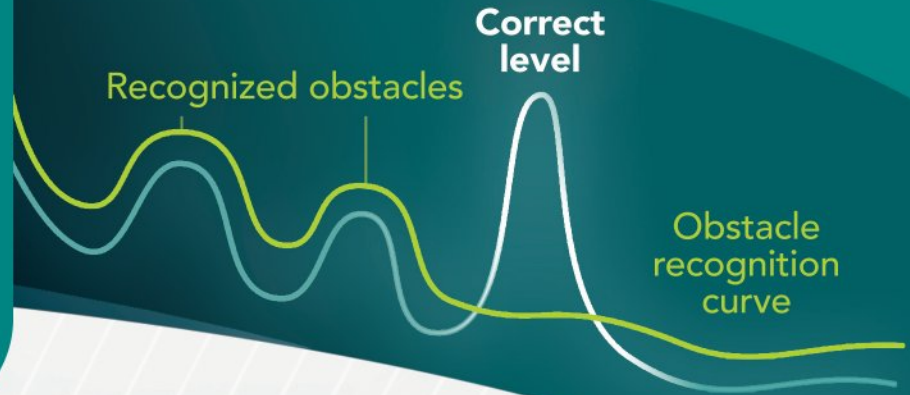

Reliable measurement
in every condition

Unaffected
by process variables

Continuous level
measurement

Analog output
4 - 20mA

SMART INSTALLATION

Wide range of accessories

Simple two-wire connection

The Green Tools app
uses Bluetooth low energy
for instant setup
without additional
programming tools

RELIABLE
MEASUREMENT

- Reliable measurement guaranteed in every condition
- Proven algorithms for recognizing environmental conditions
- Obstacle position learning

Designed, patented and manufactured in Italy